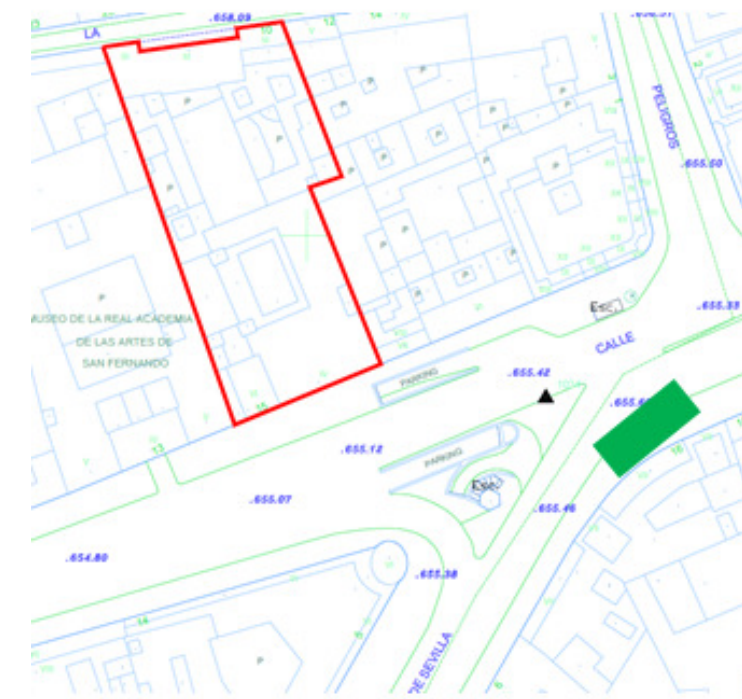

SUMMIT 2018

USEFUL TELEPHONE NUMBERS

Emergencies: **112**

PERMANENT SECURITY POINT (PPS): **915 218 700**

EMERGENCY BOSS: 699 442 859 ó 647 542 039

FOLLOW THE INDICATIONS OF THE EMERGENCY TEAMS AT ALL TIMES