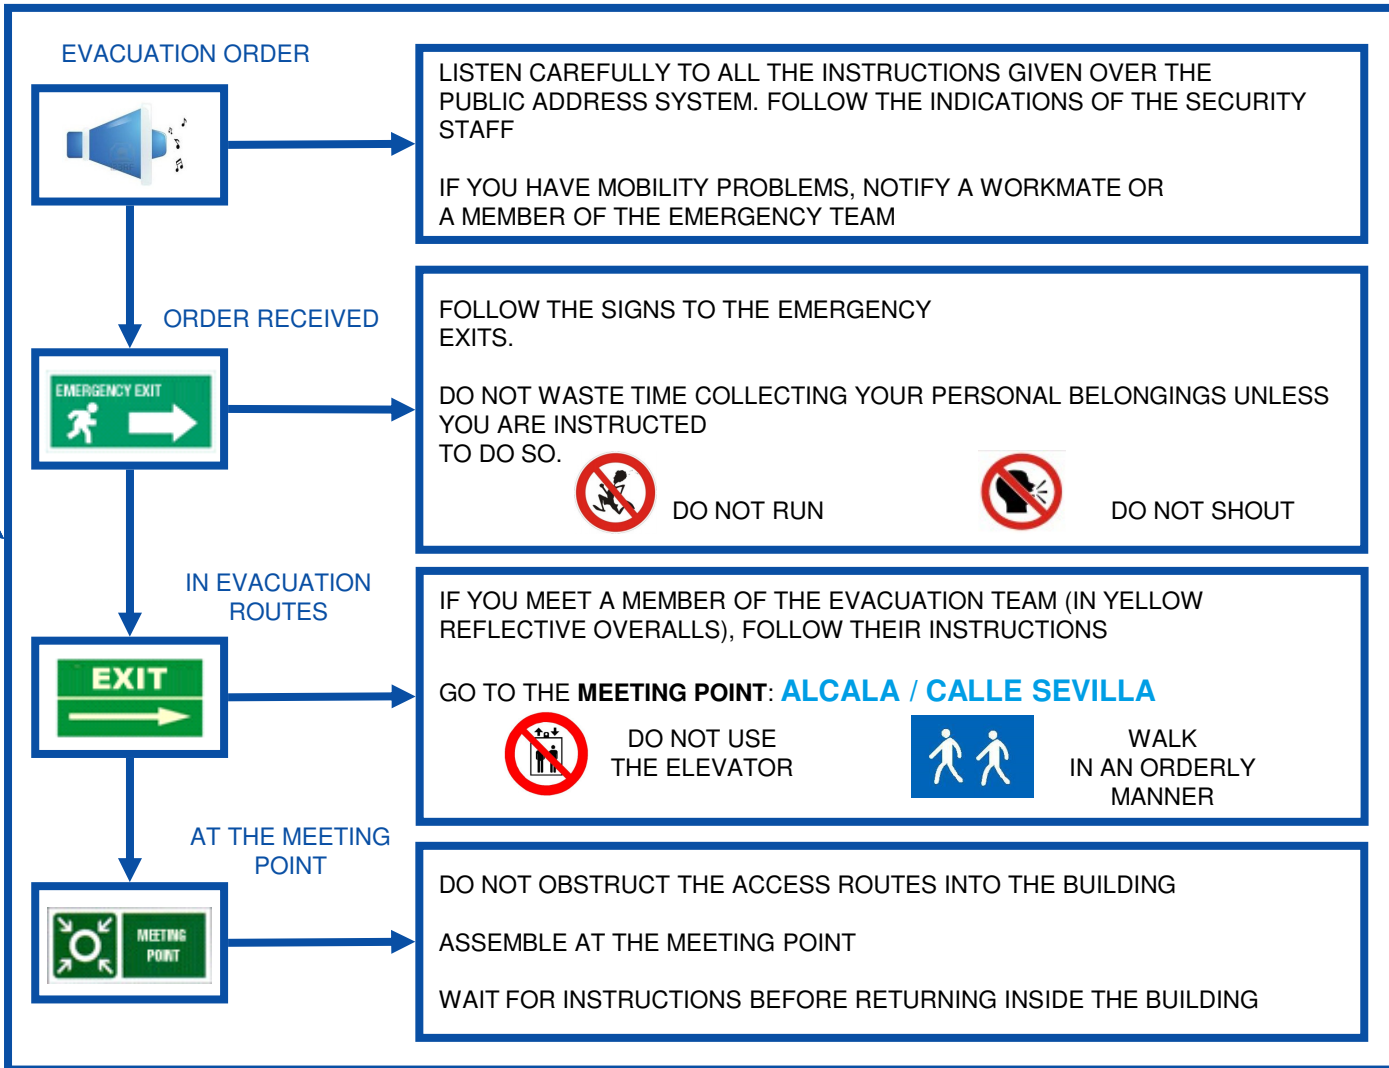

SUMMIT 2018

USEFUL TELEPHONE NUMBERS

Emergencies: **112**

PERMANENT SECURITY POINT (PPS): **915 218 700**

EMERGENCY BOSS: 699 442 859 ó 647 542 039

FOLLOW THE INDICATIONS OF THE EMERGENCY TEAMS AT ALL TIMES